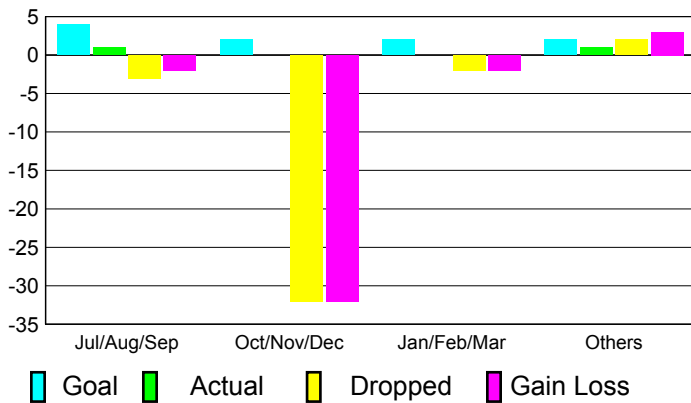

## CLUBS

**Club Results**  
2010-2011

**Clubs**  
2009-2010

Month	New Club Goal	Actual New Clubs	Actual Dropped Clubs	Gain/Loss of Clubs	Gain/Loss of Clubs
Jul/Aug/Sep	4	1	-3	-2	10
Oct/Nov/Dec	2	0	-32	-32	1
Jan/Feb/Mar	2	0	-2	-2	2
Apr/May/June	2	1	2	3	1
<b>Totals</b>	<b>10</b>	<b>2</b>	<b>-35</b>	<b>-33</b>	<b>14</b>

### Club Results 2010-2011

Goal, New, Dropped, Gain/Loss

### Comparison of Club Gain/Loss

Current Year Compared to the Previous Year