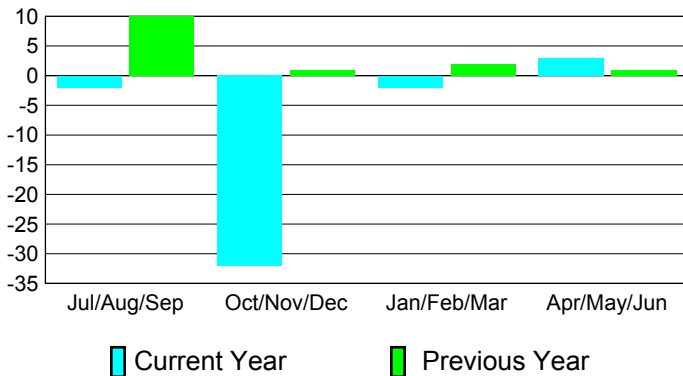

2010-2011 GMT Reports for District (or Undistricted) **District 305 N1**

GMT: **VINOD KHANNA**

Location: **PAKISTAN**

GMT CA: **6**

CLUBS

Club Results
2010-2011

Clubs
2009-2010

Month	New Club Goal	Actual New Clubs	Actual Dropped Clubs	Gain/Loss of Clubs	Gain/Loss of Clubs
Jul/Aug/Sep	4	1	-3	-2	10
Oct/Nov/Dec	2	0	-32	-32	1
Jan/Feb/Mar	2	0	-2	-2	2
Apr/May/June	2	1	2	3	1
Totals	10	2	-35	-33	14

Club Results 2010-2011

Goal, New, Dropped, Gain/Loss

Comparison of Club Gain/Loss

Current Year Compared to the Previous Year

YTD Status Quo Clubs 2010-2011

Status Quo Clubs Compared to Status Quo Members

MEMBERSHIP

Membership Results
2010-2011

Membership
2009-2010

Month	Net Memb Goal	Actual New Memb	Actual Dropped Memb	Gain/Loss of Memb	Gain/Loss of Memb
Jul/Aug/Sep	150	69	-76	-7	262
Oct/Nov/Dec	135	58	-433	-375	55
Jan/Feb/Mar	95	70	-45	25	131
Apr/May/June	10	449	-288	161	-23
Totals	390	646	-842	-196	425

Membership Results 2010-2011

Goal, New, Dropped, Gain/Loss

Comparison of Membership Gain/Loss

Current Year Compared to the Previous Year

Gender Comparison 2010-2011

Jul/Aug/Sep

Oct/Nov/Dec

Jan/Feb/Mar

Apr/May/June

Male

Female