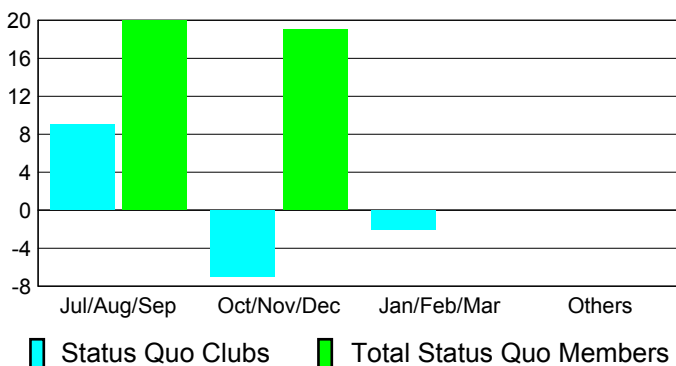

YTD Status Quo Clubs 2010-2011

Status Quo Clubs Compared to Status Quo Members

MEMBERSHIP

Membership Results
2010-2011

Membership
2009-2010

Month	Net Memb Goal	Actual New Memb	Actual Dropped Memb	Gain/Loss of Memb	Gain/Loss of Memb
Jul/Aug/Sep	150	69	-76	-7	262
Oct/Nov/Dec	135	58	-433	-375	55
Jan/Feb/Mar	95	70	-45	25	131
Apr/May/June	10	449	-288	161	-23
Totals	390	646	-842	-196	425