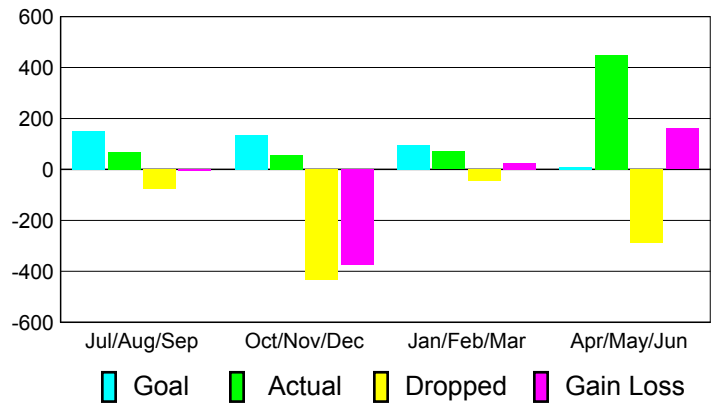

### YTD Status Quo Clubs 2010-2011

Status Quo Clubs Compared to Status Quo Members

## MEMBERSHIP

**Membership Results**  
2010-2011

**Membership**  
2009-2010

Month	Net Memb Goal	Actual New Memb	Actual Dropped Memb	Gain/Loss of Memb	Gain/Loss of Memb
Jul/Aug/Sep	150	69	-76	-7	262
Oct/Nov/Dec	135	58	-433	-375	55
Jan/Feb/Mar	95	70	-45	25	131
Apr/May/June	10	449	-288	161	-23
<b>Totals</b>	<b>390</b>	<b>646</b>	<b>-842</b>	<b>-196</b>	<b>425</b>

### Membership Results 2010-2011

Goal, New, Dropped, Gain/Loss

### Comparison of Membership Gain/Loss

Current Year Compared to the Previous Year