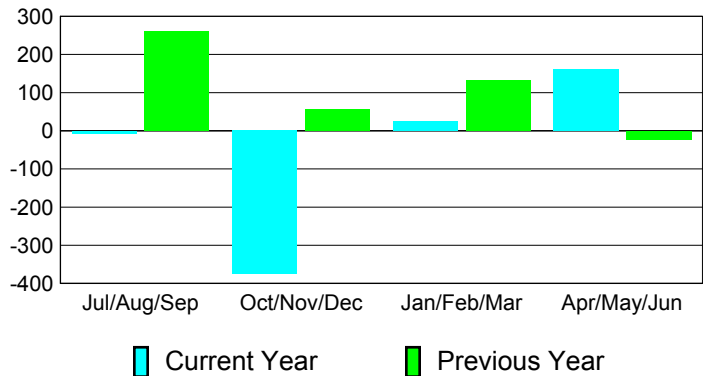

Gender Comparison 2010-2011

Jul/Aug/Sep

Oct/Nov/Dec

Jan/Feb/Mar

Apr/May/June

Male

Female